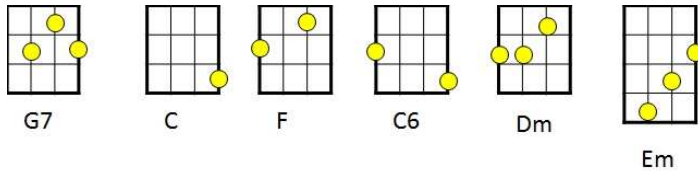

Sweet Caroline

Neil Diamond

1	&	2	&	3	&	4	&
Π		Π	V	Π		Π	V

Shuffle (swing) strum

Intro: Strum G7 on the beat 7 bars

Intro Riff notes: DEF DE FED FED
 FGA FG AGF AGF
 ABC AB C B E D

C **F**
 Where it began, I can't begin to know,
C **G7**
 But then I know it's growin' strong
C **F**
 Was in the Spring, and Spring became the Summer.
C **G7**
 Who'd have believed you'd come along?

C **Am**
 Hands, touchin' hands,
G7 **F** **G7**
 Reachin' out, touchin' me, touchin' you

Chorus:

C **F** **G7**
 Sweet Caro-line, good times never seemed so good
C **F** **G7** **F** **Em** **Dm**
 I've been in-clined, to believe they never would but now I

C **F**
 Look at the night, and it don't seem so lonely.
C **G7**
 We'd fill it up with only two
C **F**
 And when I hurt, hurtin' runs off my shoulders,
C **G7**
 How can I hurt when holdin' you?
C **Am**
 Warm, touchin' warm,
G7 **F** **G7**
 Reachin' out, touchin' me, touchin' you

[Chorus]

[Intro]

Outro: **C** **F** **G7**
 ||: Sweet Caro-line, good times never seemed so good
C **F** **G7**
 Sweet Caro-line, I believe they never could. :||
G7 **C**
 Sweet Caro-line!